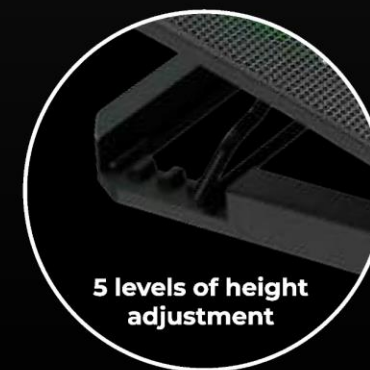

17.3"
FOR NOTEBOOKS
UP TO 17.3 INCHES

USB X 2 +
SCROLL SWITCH

ERGONOMIC
DESIGN

LOW NOISE
LEVEL

Stand for reliable
laptop fixation

For notebooks
up to 17.3"

5 levels of height
adjustment

21 дБА
Низкий уровень шума