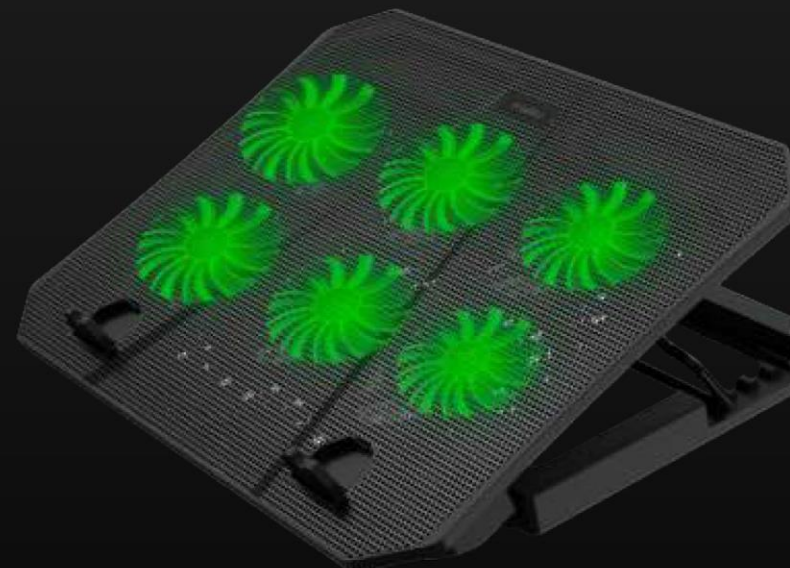

Optimized for
laptop carrying

Low noise
level

Embossed
metal mesh

Perfect
for gaming

MIRU CP2002

Strom

GREEN
BACKLIGHT COLOR

METAL LARGE MESH
SURFACE DESIGN

17.3"
FOR NOTEBOOKS
UP TO 17.3 INCHES

USB X 2 +
SCROLL SWITCH

ERGONOMIC
DESIGN

LOW NOISE
LEVEL

Stand for reliable
laptop fixation

For notebooks
up to 17.3"

5 levels of height
adjustment

21 дБА
Низкий уровень шума