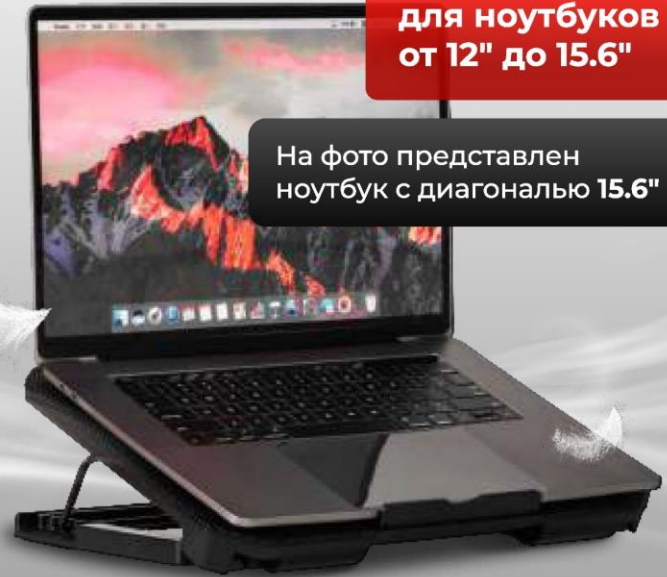

Высокий уровень наклона

15.6"

Максимальный размер ноутбука

Регулировка обдува

Подходит для ноутбуков от 12" до 15.6"

На фото представлен ноутбук с диагональю **15.6"**